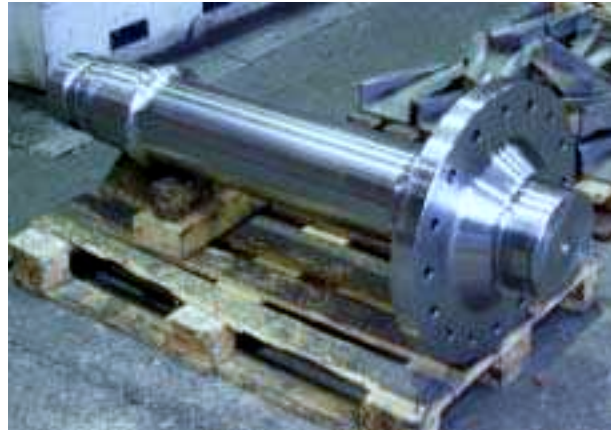

## SPINDLES AND COUPLING SLEEVES FOR ROLLING MILLS

ROUGH SPINDLE ON BORING MACHINE

CLAW HALF COUPLING

HALF COUPLING

ROUGH SPINDLE OF 5M & 12 TONS

DIFFERENT TYPES OF SPINDLE FOR ROLLING MILLS