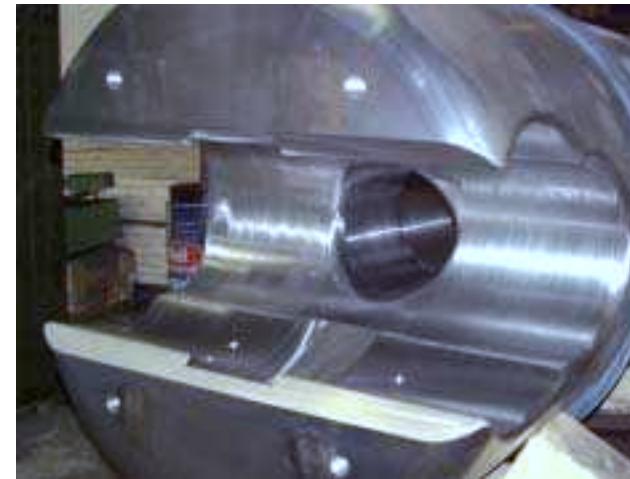

COUPLING SLEEVES FOR ROLLING MILLS

HOUSING FOR SPINDLE