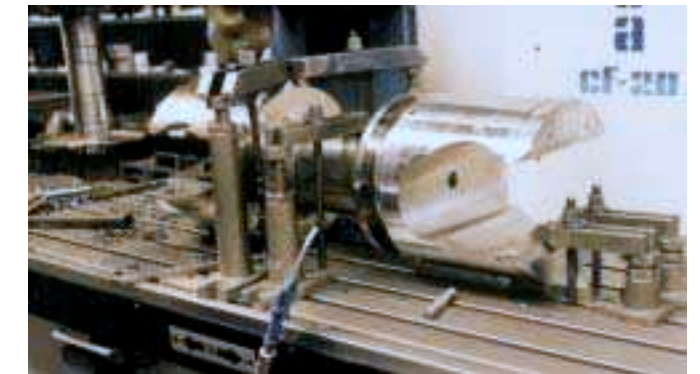

COUPLING HEAD