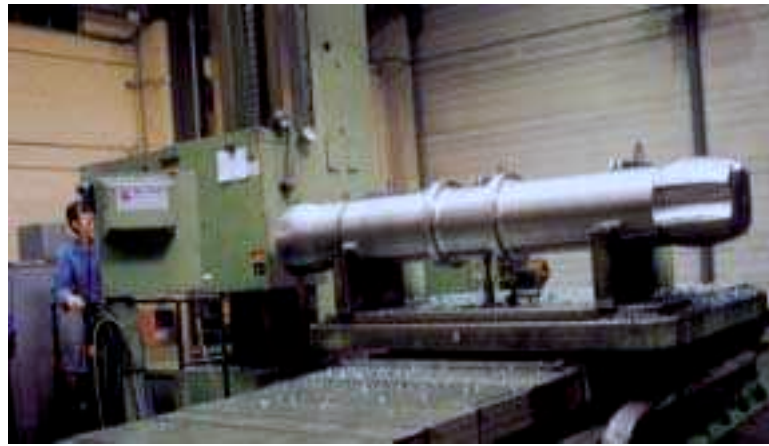

SPINDLES AND COUPLING SLEEVES FOR ROLLING MILLS

ROUGH SPINDLE ON BORING MACHINE